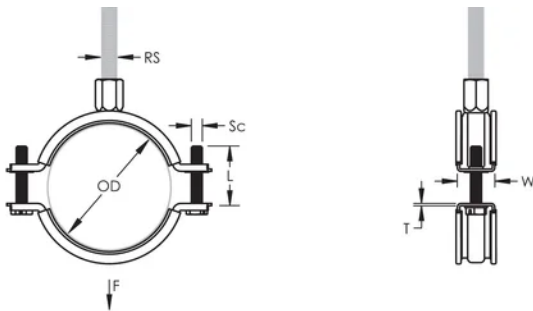

Longer ears position the screw farther from the hanger, improving tool clearance when the screw is tightened

Combination nut can be attached to M8 or M10 threaded rod, simplifying material handling

Screw length has been optimized to accommodate an increased pipe range, reducing inventory

## PRODUCT ATTRIBUTES

---

Article Number: 586023

Material: Steel;EPDM-SBR Rubber

Finish: Electrogalvanized

Temperature: -50 to 110 °C

Color: Black

Outer Diameter (OD): 239 - 250 mm

Rod Size (RS): M8;M10

Width (W): 30 mm

Thickness (T): 2.5 mm

Screw Diameter (Sc): 6

Screw Length (L): 37mm

Static Load: 4000N

## DIAGRAMS

---