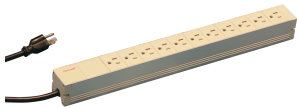

Socket Strip, USA

Modular, compact PDU with many function elements. Using a 1 U by 1 U aluminum chassis the PDU can easily be integrated in a rack with US outlets.

CERTIFICATIONS

FEATURES

Horizontal or vertical mounting

Socket strips can be rotated through all four directions (in 90° increments) during installation

Connecting cable 2 m, with USA plug

Socket strips with USA sockets

Mounting height 1 U

115 V, 15 A

In accordance with UL-498

SPECIFICATIONS

Material: Aluminum; Polyamide

Color: Grey

Product Type: Socket Strip

Table 1/2

Catalog Number	Socket Type	Socket Quantity	Switched Outlets	Voltage AC	Package Quantity	Depth
60110-242	USA	11	Yes	115V	1	44mm