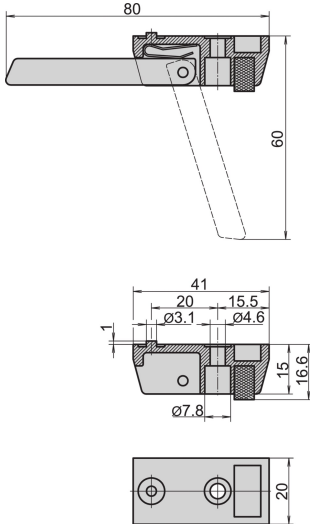

# Die Cast Foot

The tip-up feet from aluminum die cast material enable mounting on the bottom plate of a case. Available with or without tip-up function. Color RAL 9006 White Aluminum.

## FEATURES

Positioning of case is secured by anti-slip rubber inserts

Can be used instead of standard feet

Load-carrying capacity: 50 kg per foot, max case weight 40 kg

Mounting holes are provided in bottom cover of the cases