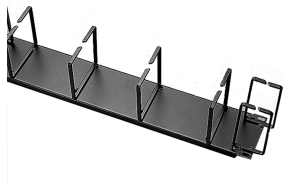

# Open-Frame Horizontal Cable Manager

The Open-Frame Cable Manager mounts horizontally atop the rack. It provides D-Ring support vertically on the ends and horizontally in the middle to better route cables through the rack. It is used for routing and bundling cable on 19-inch or 23-inch racks.

## FEATURES

---

The Open-Frame Cable Manager mounts horizontally atop the rack

It provides D-Ring support vertically on the ends and horizontally in the middle to better route cables through the rack

It is used for routing and bundling cable on 19-inch or 23-inch racks

## SPECIFICATIONS

---

**Color:** Jet Black  
**Material:** Mild Steel  
**Finish:** Powder Coated  
**Color Code:** RAL 9005

Table 1/1

Catalog Number	Article Number	Thickness	Rack Units
ECK19H	10233	1.52mm	2U
ECK23HV	35299	1.52mm	2U
ECK19HV	35289	1.52mm	2U