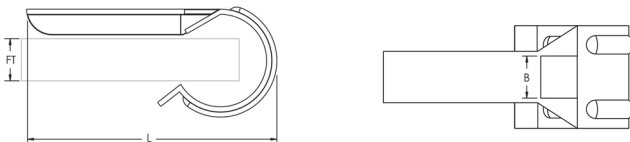

DIAGRAMS

WARNING

nVent products shall be installed and used only as indicated in nVent's product instruction sheets and training materials. Instruction sheets are available at www.nvent.com and from your nVent customer service representative. Improper installation, misuse, misapplication or other failure to completely follow nVent's instructions and warnings may cause