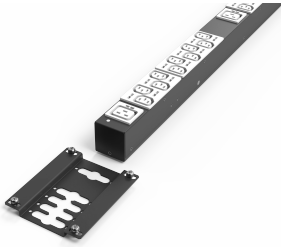

PDU Mounting Bracket

Assembly kits for PDUs. Allows easy integration of PDUs in a rack.

CERTIFICATIONS

FEATURES

Easy assembly of basic and RackPower PDUs

SPECIFICATIONS

Product Type: Bracket

Table 1/1

| Catalog Number | Works With | Type | Package Quantity | Finish | Material | Certifications |
|----------------|-------------|-------------------------|------------------|---------------|-----------------|----------------|
| 20110-068 | | Basic PDU | 2 | | Stainless Steel | RoHS |
| 23130-010 | | Intelligent PDU, Double | 2 | Powder Coated | Steel | RoHS |
| 21130-074 | Varistar CP | Intelligent PDU, Single | 2 | Powder Coated | Steel | |