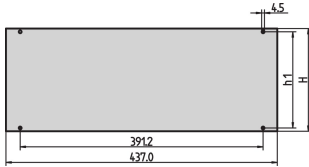

Inpac Front Panel

The front panel can be assembled on to the Inpac Case.

CERTIFICATIONS

FEATURES

Al panel, 2.5 mm

SPECIFICATIONS

| | |
|------------------------|-------------|
| Depth: | 2.5mm |
| Material: | Aluminum |
| Finish: | Anodized |
| Works With: | Cases |
| Accessory Type: | Front panel |
| Product Type: | Front Panel |
| Product Family: | Inpac |

Table 1/2

| Catalog Number | Rack Height | Package Quantity | Front Finish | Rear Finish | Treated Edges | EMC Shielding |
|----------------|-------------|------------------|--------------|-------------|---------------|---------------|
| 30828-055 | 2U | 1 | Anodized | Anodized | No | No |
| 30828-067 | 6U | 1 | Anodized | Anodized | No | No |
| 30828-061 | 4U | 1 | Anodized | Anodized | No | No |
| 30828-058 | 3U | 1 | Anodized | Anodized | No | No |

Table 2/2

| Catalog Number | Height | Width |
|----------------|---------|-------|
| 30828-055 | 76mm | 437mm |
| 30828-067 | 253.8mm | 437mm |
| 30828-061 | 165mm | 437mm |
| 30828-058 | 120.5mm | 437mm |