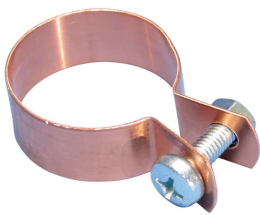

# STRC CU Strap Clamp for Copper Tube, 22 mm OD

## FEATURES

---

Includes fasteners, screw and nut

## PRODUCT ATTRIBUTES

---

Article Number: 574200

Material: Copper

Outer Diameter (OD): 22 mm

Width (W): 15 mm

Thickness (T): 0.6 mm

Screw Diameter (Sc): 6

Screw Length (L): 16mm