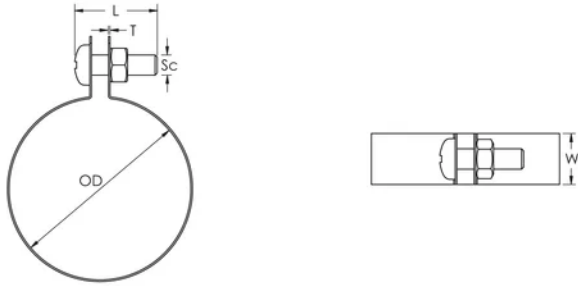

DIAGRAMS

WARNING

---

nVent products shall be installed and used only as indicated in nVent's product instruction sheets and training materials. Instruction sheets are available at www.nvent.com and from your nVent customer service representative. Improper installation, misuse, misapplication or other failure to completely follow nVent's instructions and warnings may cause product malfunction, property damage, serious bodily injury and death and/or void your warranty.

North America

+1.800.753.9221
Option 1 – Customer Care
Option 2 – Technical
Support

Europe

Netherlands:
+31 800-0200135
France:
+33 800 901 793

Europe

Germany:
800 1890272
Other Countries:
+31 13 5835404

APAC

Shanghai:
+ 86 21 2412 1618/19
Sydney:
+61 2 9751 8500

Our powerful portfolio of brands:

CADDY ERICO HOFFMAN ILSCO SCHROFF TRACHTE