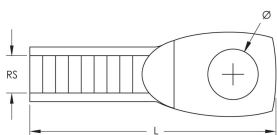

DIAGRAMS

WARNING

nVent products shall be installed and used only as indicated in nVent's product instruction sheets and training materials. Instruction sheets are available at www.nvent.com and from your nVent customer service representative. Improper installation, misuse, misapplication or other failure to completely follow nVent's instructions and warnings may cause product malfunction, property damage, serious bodily injury and death and/or void your warranty.