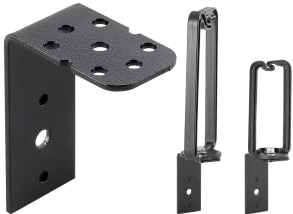

# Universal D-Ring Bracket

The Universal D-Ring Bracket mounts D-Ring's (order separately) on ProLine or Network Vertical Tie-Down Cable Manager, ProLine Front-to-Back D-Ring Bracket or grid strap. The D-Ring locks into hole provided on the bracket, creating support for cable management. It is made of steel, coated with RAL 9005 black polyester powder paint and includes mounting hardware.

## FEATURES

The Universal D-Ring Bracket mounts D-Ring's (order separately) on ProLine or Network Vertical Tie-Down Cable Manager, ProLine Front-to-Back D-Ring Bracket or grid strap

The D-Ring locks into hole provided on the bracket, creating support for cable management

It is made of steel, coated with RAL 9005 black polyester powder paint and includes mounting hardware

## SPECIFICATIONS

Table 1/1

Catalog Number	Article Number	Material	Finish	Color	Color Code	Thickness
EDRBK10	16032	Mild Steel	Powder Coated	Jet Black	RAL 9005	1.9mm