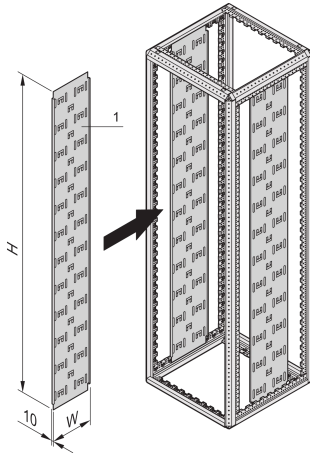

Varistar Cable Panel

Vertical cable panel for Varistar free standing cabinets powdered in cabinet color in different widths.

CERTIFICATIONS

FEATURES

For fitting directly onto the frame

Cables are assembled in place with cable ties or Velcro

SPECIFICATIONS

Product Type: Cabinet/Rack Panel

Material: Steel

Table 1/2

Catalog Number	Rack Height	Height	Width	Depth	Package Quantity	Color
23130-625	52U	2450mm	250mm	250mm	2	Black Grey
23130-502		1019mm	110mm	10mm	2	Black Grey
23130-422	47U	2200mm	150mm	150mm	2	Black Grey
23130-501		446mm	110mm	10mm	2	Black Grey

Catalog Number	Rack Height	Height	Width	Depth	Package Quantity	Color
23130-503		670mm	110mm	10mm	2	Black Grey
23130-500		604mm	110mm	10mm	2	Black Grey
23130-504		496mm	110mm	10mm	2	Black Grey
23130-628	52U	2450mm	150mm	150mm	2	Black Grey
23130-420	38U	1800mm	150mm	150mm	2	Black Grey
23130-150	42U	2000mm	250mm	250mm	2	Black Grey
23130-151	47U	2200mm	250mm	250mm	2	Black Grey
23130-421	42U	2000mm	150mm	150mm	2	Black Grey
23130-499		915.5mm	110mm	10mm	2	Black Grey