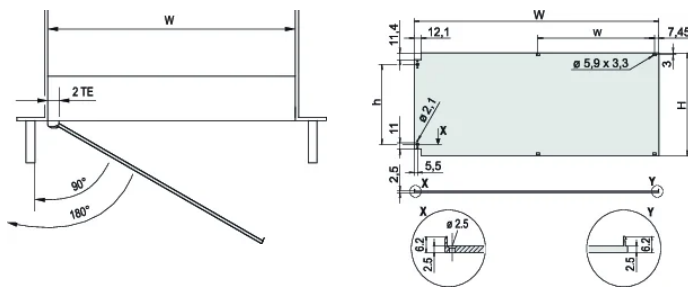

Front Panel, Front Shielded, Side Hinged

Front panel with textile EMC gasket, side hinged assembly.

CERTIFICATIONS

FEATURES

Front panel with textile EMC gasket

Enables mounting onto the horizontal rails

Suitable for subracks and cases

Hinges can be fitted on left or right

SPECIFICATIONS

Depth (D):	2.5mm
Rack Width:	84HP
Material:	Aluminum
Finish:	Anodized; Passivated
Accessory Type:	Front panel
Product Type:	Front Panel
Type:	Front Panel without Handle
EMC Shielding:	No (Retrofittable)

Table 1/2

Catalog Number	Rack Height	Package Quantity	Mounting	Gasket Type	Front Finish	Rear Finish
20848-611	3U	1	Hinged, Side	Textile EMC	Anodized	Conductive
20848-617	6U	1	Hinged, Side	Textile EMC	Anodized	Conductive

Table 2/2

Catalog Number	Treated Edges	Height (H)	Width (W)
20848-611	No	128.4mm	426.4mm
20848-617	No	261.8mm	426.4mm

DIAGRAMS

WARNING

nVent products shall be installed and used only as indicated in nVent's product instruction sheets and training materials. Instruction sheets are available at www.nvent.com and from your nVent customer service representative. Improper installation, misuse, misapplication or other failure to completely follow nVent's instructions and warnings may cause product malfunction, property damage, serious bodily injury and death and/or void your warranty.