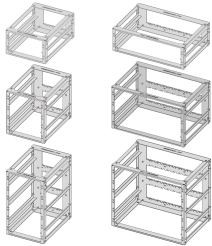

On Board Rack

Suitable for ongoing vibrations, shock, high temperatures, and high humidity.

CERTIFICATIONS

FEATURES

For mobile railway applications

Suitable for ongoing vibrations, shock, high temperatures, and high humidity

Suitable for 1, 2, or 3 U SNCF subracks (NF F61-005, CF 60-002)

Rear side is equipped for standard connectors; crossbar can be custom-coded for the SNCF coding pins

Crossbar with integrated cable channel

Several racks can be stacked or fitted in rows

Produced using a welding process, certified to EN 15085 (CL2)

Stainless Steel welds passivated to prevent corrosion

SPECIFICATIONS

Static Load:	25kg
Depth:	341.8mm
Product Type:	Rack
Complies With:	SNCF NFF 61005; SNCF NFF 60002
Frame Material:	Steel