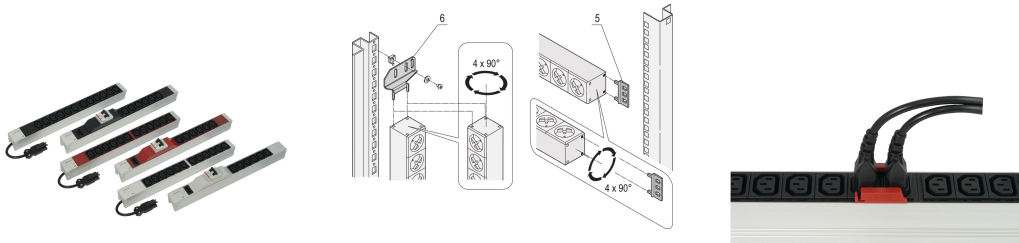

# Socket Strip, IEC C13, With Wieland® Input, C13, 12 Sockets, 19", Red

### CATALOG NUMBER

60110-342

Modular, compact PDU with many function elements. Using a 1 U by 1 U aluminum chassis the PDU can easily be integrated in a rack. The Wieland connector allows easy combination with different power input cords.

### FEATURES

Input via Wieland® GST 18 plug

Installation height 1 U

In accordance with IEC 60320

Horizontal or vertical mounting

Output via IEC 60320 C-13 sockets

Socket strips can be rotated through all four directions (in 90° increments) during fitting

## PRODUCT ATTRIBUTES

---

Socket Type: IEC C13

Socket Quantity: 12

Switched Outlets: No

Voltage AC: 230V

Package Quantity: 1

Color: Red