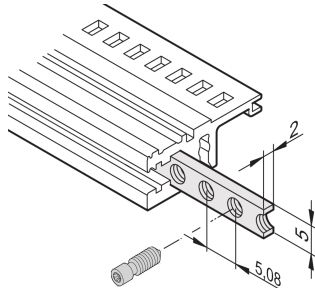

# Horizontal Rails Threaded Insert, M2.5

The threaded insert is a metal strip with thread M2.5 and allows the fixing of front panels.

## FEATURES

The collar screws used for fixing partial-width front panels must be 12.3 mm long

Usable for all horizontal rails

## SPECIFICATIONS

- Works With:** Subracks; Cases
- Product Family:** EuropacPRO; RatiopacPRO; RatiopacPRO AIR; CompacPRO; PropacPRO; Inpac
- Material:** Steel
- Product Type:** Threaded Insert
- Finish:** Zinc Plated