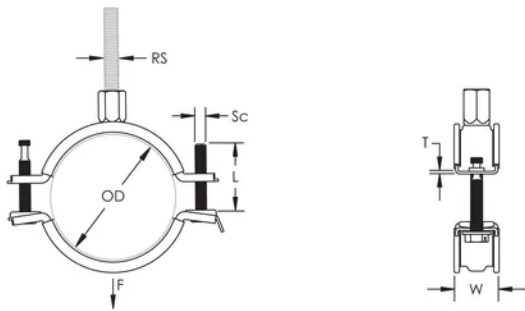

Combo head bolt works with slotted, hex, or Phillips drivers

Longer ears position the screw farther from the hanger, improving tool clearance when the screw is tightened

Combination nut can be attached to M8 or M10 threaded rod, simplifying material handling

Outer Diameter (OD): 11 - 15 mm

Rod Size (RS): M8;M10

NB/DN: 8

Pipe Size: 1/4"

Width (W): 20 mm

Thickness (T): 1 mm

Screw Diameter (Sc): 6

Screw Length (L): 27mm

Static Load: 1000N

ADDITIONAL PRODUCT DETAILS

Lining is EPDM rubber.

DIAGRAMS

WARNING

nVent products shall be installed and used only as indicated in nVent's product instruction sheets and training materials. Instruction sheets are available at www.nvent.com and from your nVent customer service representative. Improper installation, misuse, misapplication or other failure to completely follow nVent's instructions and warnings may cause product malfunction, property damage, serious bodily injury and death and/or void your warranty.