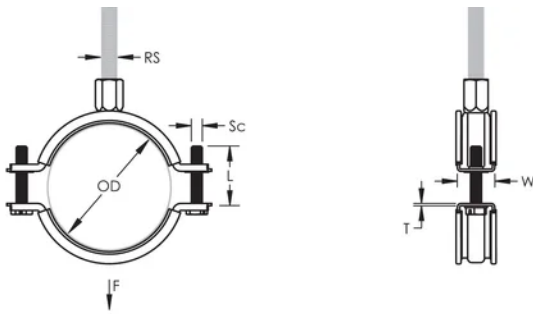

Finish: Electropolished

Color: Black

Temperature: -50 to 110 °C

Outer Diameter (OD): 160 - 170 mm

Pipe Size: 6"

Rod Size (RS): M8;M10

Width (W): 25 mm

Thickness (T): 2 mm

Screw Diameter (Sc): 6

Screw Length (L): 37mm

Static Load: 2600N

ADDITIONAL PRODUCT DETAILS

Lining is EPDM rubber.

DIAGRAMS

WARNING

nVent products shall be installed and used only as indicated in nVent's product instruction sheets and training materials. Instruction sheets are available at www.nvent.com and from your nVent customer service representative. Improper installation, misuse, misapplication or other failure to completely follow nVent's instructions and warnings may cause product malfunction, property damage, serious bodily injury and death and/or void your warranty.