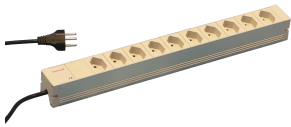

Socket Strip, Swiss

Modular, compact PDU with many function elements. Using a 1 U by 1 U aluminum chassis the PDU can easily be integrated in a rack with Swiss outlets.

CERTIFICATIONS

FEATURES

Socket strips can be rotated through all four directions (in 90° increments) during installation

230 V, 10 A

In accordance with SEV.IEC 60884

Connecting cable 2 m with Swiss version plug

Socket strips Swiss version

Installation height 1 U

Horizontal or vertical mounting

SPECIFICATIONS

- Length:** 438.5mm
- Material:** Aluminum; Polyamide
- Color:** Grey
- Product Type:** Socket Strip