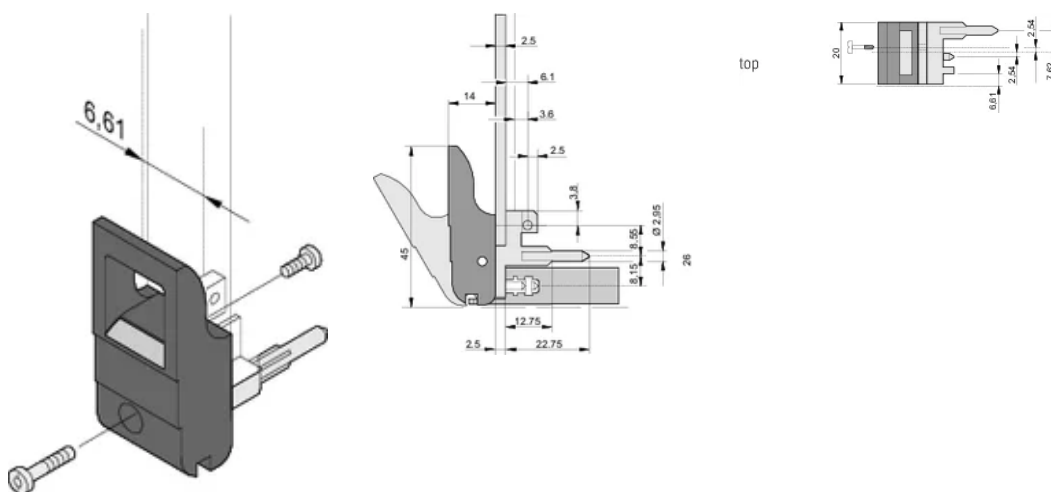

Handle Type: IET; Top Front

Flammability Rating: UL@ 94V-0

Color: Jet Black

Color Code: RAL 9005

Complies With: EN 45545-2

Depth (D): 39.15mm

Height (H): 44.65mm

Material: Polycarbonate; Zinc Alloy

Product Type: Handle

Type: Inserter/Extractor, 0.1" Offset

Width (W): 19.8mm

Works With: Front Panels

Net Weight: 0.24kg

ADDITIONAL PRODUCT DETAILS

Please order Coding pegs and Microswitch separately.

DIAGRAMS

WARNING

nVent products shall be installed and used only as indicated in nVent's product instruction sheets and training materials. Instruction sheets are available at www.nvent.com and from your nVent customer service representative. Improper installation, misuse, misapplication or other failure to completely follow nVent's instructions and warnings may cause product malfunction, property damage, serious bodily injury and death and/or void your warranty.