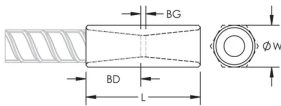

Length (L): 96mm

Bar Depth (BD): 40mm

Bar Gap (BG): 16mm

Unit Weight: 0.69 kg

Designed to Meet: AASHTO; ABNT NBR 8548:1984; ACI 318 Type 1 (125% Specified Yield); ACI 318 Type 2 (Specified Tensile); ACI 349; ACI 359; AS3600

Package Quantity: 16

ADDITIONAL PRODUCT DETAILS

Bar dimensions and weights listed may vary by region. Coupler sizes not shown may be available by special order. Contact your nVent LENTON representative for more information.

DIAGRAMS

WARNING

nVent products shall be installed and used only as indicated in nVent's product instruction sheets and training materials. Instruction sheets are available at www.nvent.com and from your nVent customer service representative. Improper installation, misuse, misapplication or other failure to completely follow nVent's instructions and warnings may cause product malfunction, property damage, serious bodily injury and death and/or void your warranty.

North America

+1.800.753.9221

Option 1 – Customer Care

Option 2 – Technical

Support

Europe

Netherlands:

+31 800-0200135

France:

+33 800 901 793

Europe

Germany:

800 1890272

Other Countries:

+31 13 5835404