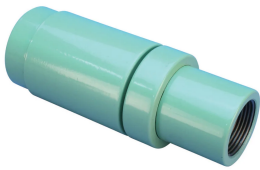

# P14 Position Coupler, Coated, 16 mm, #5, 15M

## CATALOG NUMBER

**EL16P14LES**

Coated reinforcing bar is used in place of plain reinforcing bars to protect against corrosion. Typical applications include bridges, parking structures, pavement, marine structures and repair work. nVent LENTON couplers and mechanical anchors are available in multiple coatings to meet specific job requirements.

## FEATURES

Designed to splice the same diameter bars

Designed to splice two curved, bent or straight bars, when neither bar can be rotated and where the ongoing bar is free to move in its axial direction

## PRODUCT ATTRIBUTES

Material: Steel

Finish: Epoxy Coated

Finish Standard: ASTM® A775/A775M and AASHTO M284

100% U.S. Domestic Content: Yes

Rebar Size, Metric: 16 mm

Rebar Size, US: #5

Rebar Size, Canada: 15M