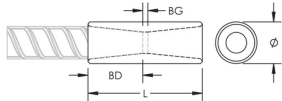

Designed to Meet: AASHTO;ABNT NBR 8548:1984;ACI 318 Type 1 (125% Specified Yield);ACI 318 Type 2 (Specified Tensile);ACI 349;ACI 359;AS3600

Package Quantity: 150

ADDITIONAL PRODUCT DETAILS

Bar dimensions and weights listed may vary by region. Coupler sizes not shown may be available by special order. Contact your nVent LENTON representative for more information.

DIAGRAMS

WARNING

nVent products shall be installed and used only as indicated in nVent's product instruction sheets and training materials. Instruction sheets are available at www.nvent.com and from your nVent customer service representative. Improper installation, misuse, misapplication or other failure to completely follow nVent's instructions and warnings may cause product malfunction, property damage, serious bodily injury and death and/or void your warranty.

North America

+1.800.753.9221
Option 1 – Customer Care
Option 2 – Technical
Support

Europe

Netherlands:
+31 800-0200135
France:
+33 800 901 793

Europe

Germany:
800 1890272
Other Countries:
+31 13 5835404