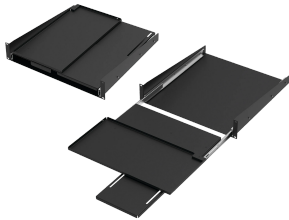

Pivoting Keyboard Shelf with Mouse Tray 90-Deg 2U, Black, Steel

Data Solutions

CATALOG NUMBER

P19KBPVT

The Pivoting Keyboard Shelf pulls out and pivots 90 degrees to access full-size keyboard mounts either in a cabinet or on a 19-inch open-frame rack. The shelf allows a keyboard to slide between standard rack angles and includes a mouse tray. The keyboard tray extends 9.75 inch (248 mm) beyond the front of the rack angles or open-frame rack.

FEATURES

The Pivoting Keyboard Shelf pulls out and pivots 90 degrees to access full-size keyboard mounts either in a cabinet or on a 19-inch open-frame rack

The shelf allows a keyboard to slide between standard rack angles and includes a mouse tray

The keyboard tray extends 9.75 inch (248 mm) beyond the front of the rack angles or open-frame rack

PRODUCT ATTRIBUTES

Article Number: 10246

Material: Mild Steel

Finish: Powder Coated

Color: Jet Black

Color Code: RAL 9005

Thickness: 1.52mm

Rack Units: 2U

Height: 89mm

Width: 479mm

Depth: 489mm

WARNING

nVent products shall be installed and used only as indicated in nVent's product instruction sheets and training materials. Instruction sheets are available at www.nvent.com and from your nVent customer service representative. Improper installation, misuse, misapplication or other failure to completely follow nVent's instructions and warnings may cause product malfunction, property damage, serious bodily injury and death and/or void your warranty.