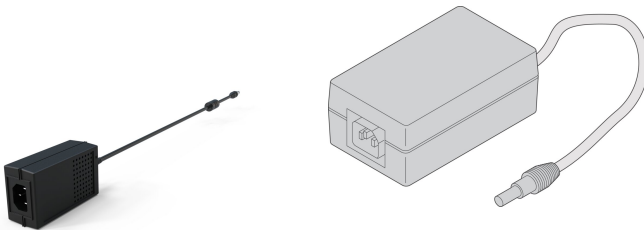

# Power Supply for Electronic Lock

### CATALOG NUMBER

---

**23130-515**

External power supply for electronic handles.

### FEATURES

---

Power adapter to supply lever handle (MLR 3000, MLR1000) and gateway

### PRODUCT ATTRIBUTES

---

Product Type: AC/DC Power Supply

Product Family: Varistar CP

Type: Power Supply

Works With: MLR Electronic Lock; Varistar CP

Net Weight: 0.289kg

Package Quantity: 1