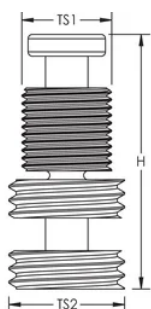

ER2 Mast Terminal Adaptor

Data Solutions

CATALOG NUMBER

INTCPTADM116UN

FEATURES

Connects nVent ERICO System 3000 air terminals to ER stainless steel middle mast sections

PRODUCT ATTRIBUTES

Material: Brass

Thread Size 1 (TS1): 1/2" BSPP

Thread Size 2 (TS2): 1 1/16" UNC

Height (H): 59.2mm

Unit Weight: 0.1kg

DIAGRAMS

WARNING

nVent products shall be installed and used only as indicated in nVent's product instruction sheets and training materials. Instruction sheets are available at www.nvent.com and from your nVent customer service representative. Improper installation, misuse, misapplication or other failure to completely follow nVent's instructions and warnings may cause product malfunction, property damage, serious bodily injury and death and/or void your warranty.