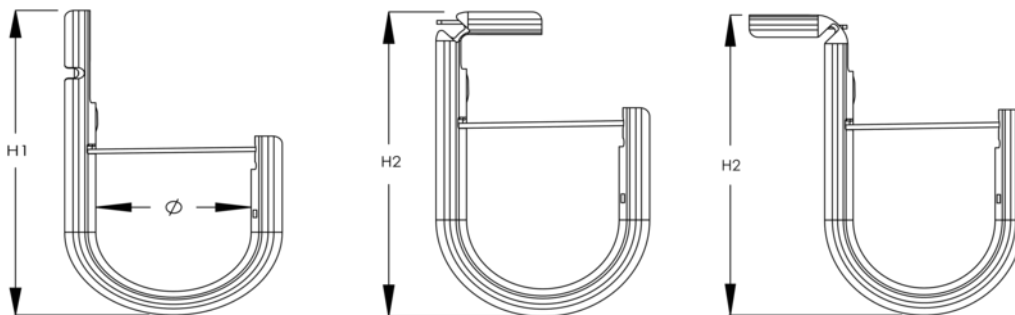

Cable Capacity, Cat 5e: 90

Cable Capacity, Cat 6: 60

Cable Capacity, Cat 6A: 35

Height 1 (H1): 130.8mm

Height 2 (H2): 112.3mm

Static Load: 267N

ADDITIONAL PRODUCT DETAILS

Non-continuous supports may not exceed spacing of 5' (1.5 m) per TIA 569-C.9.7 and EN 50174-2.

Cable capacity is calculated based on a 70% fill rate.

DIAGRAMS

WARNING

nVent products shall be installed and used only as indicated in nVent's product instruction sheets and training materials. Instruction sheets are available at www.nvent.com and from your nVent customer service representative. Improper installation, misuse, misapplication or other failure to completely follow nVent's instructions and warnings may cause product malfunction, property damage, serious bodily injury and death and/or void your warranty.