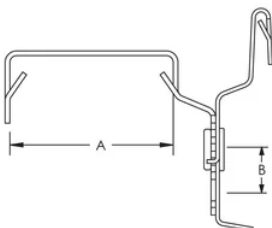

Adjustable Depth Snap-On Switch Box Support

CERTIFICATIONS

FEATURES

Allows the switch box to protrude through any size drywall

Fits most drywall studding

SPECIFICATIONS

Table 1/1

Catalog Number	Material	Finish	A	B
MFS	Spring Steel	nVent CADDY Armour	35 - 38 mm	6.4 - 19.05 mm

DIAGRAMS