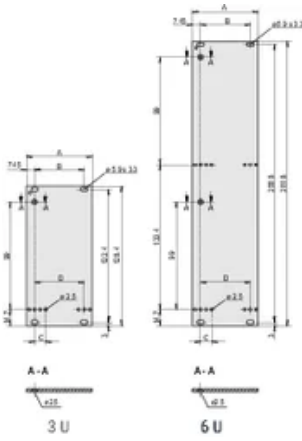

DIAGRAMS

WARNING

nVent products shall be installed and used only as indicated in nVent's product instruction sheets and training materials. Instruction sheets are available at www.nvent.com and from your nVent customer service representative. Improper installation, misuse, misapplication or other failure to completely follow nVent's instructions and warnings may cause product malfunction, property damage, serious bodily injury and death and/or void your warranty.

North America

All locations
+1.763.422.2661
Chat with us:
nvent.com/schroff

Europe

Straubenhardt, Germany
+49.7082.794.0
Betschdorf, France
+33.3.88.90.64.90
Warsaw, Poland
+48.22.209.98.35
Assago, Italy
+39.02.932.7141
Chat with us:
nvent.com/schroff

Asia

Shanghai, China
+86.21.2412.6943
Qingdao, China
+86.532.8771.6101
Singapore
+65.6768.5800
Shin-Yokohama, Japan
+81.45.476.0271
Chat with us:
nvent.com/schroff

Middle East & India

Dubai, United Arab Emirates
+971.4.378.1700
Bangalore, India
+91.80.6715.2001
Istanbul, Turkey
+90.216.250.7374
Chat with us:
nvent.com/schroff

Our powerful portfolio of brands:

CADDY ERICO HOFFMAN ILSCO SCHROFF TRACHTE