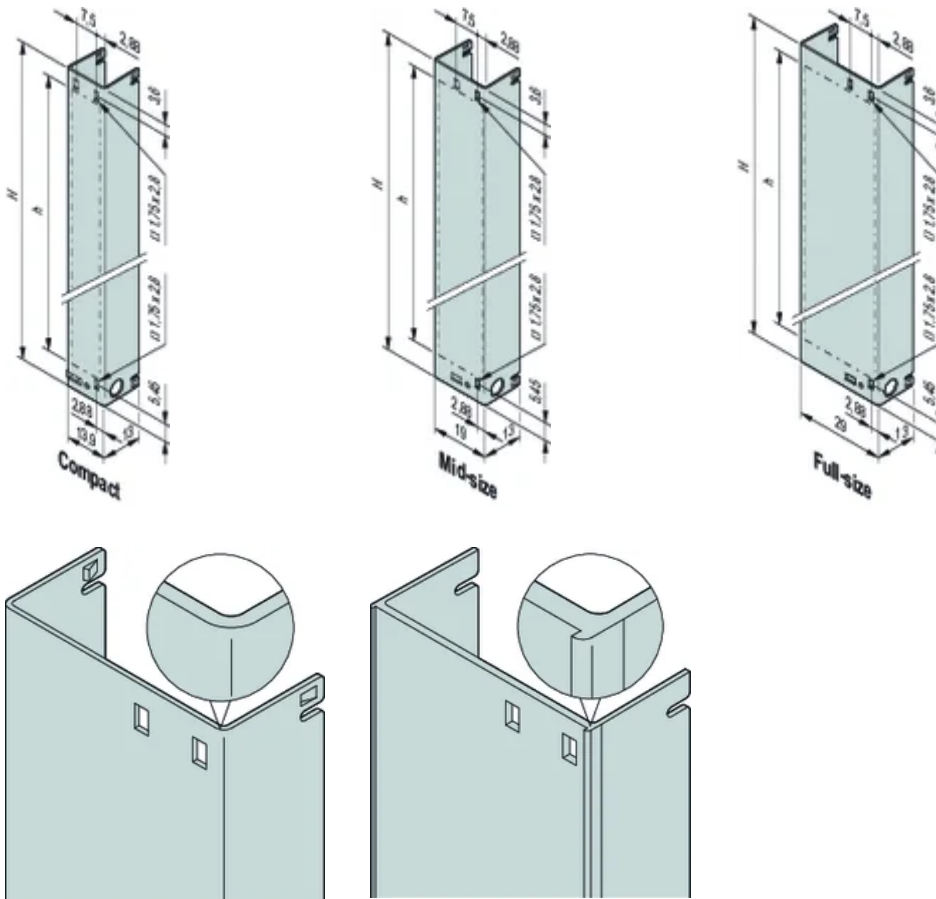

Catalog Number	Height (H)	Rack Width	Design Feature	Material	Finish	Package Quantity
30849-682	73.8mm	6HP	Full-Size	Aluminum	Passivated	1
30849-407	148.8mm	6HP	Full-Size	Stainless Steel		1
30849-404	73.8mm	6HP	Full-Size	Stainless Steel		1
30849-670	148.8mm	4HP		Aluminum	Passivated	1

Table 2/2

Catalog Number	Front Finish	Rear Finish	Depth (D)	Width (W)
30849-658	Raw	Raw	2.5mm	19mm
30849-694	Raw	Raw	2.5mm	29mm
30849-406	Raw	Raw	1mm	19mm
30849-402	Raw	Raw	1mm	13.9mm
30849-403	Raw	Raw	1mm	19mm
30849-682	Raw	Raw	2.5mm	29mm
30849-407	Raw	Raw	1mm	29mm
30849-404	Raw	Raw	1mm	29mm
30849-670	Raw	Raw	2.5mm	19mm

DIAGRAMS