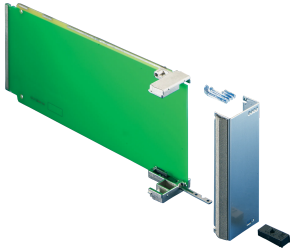

# AMC Front Panel With Pull Handle

AdvancedMC Front Panel including EMC gasket for AMC.0 Rev. 2.0 Modules.

## FEATURES

In accordance with AMC.0 R2.0 specification

Front panel for pull-handle mechanism (with cut-outs for light pipe)

For the use together with the AMC Pull-handle mechanism, AMC.0 R2.0

## SPECIFICATIONS

**Accessory Type:** Front panel

**Product Type:** Front Panel

Table 1/2

Catalog Number	Height (H)	Rack Width	Design Feature	Material	Finish	Package Quantity
30849-658	73.8mm	4HP	Mid-Size	Aluminum	Passivated	1
30849-694	148.8mm	6HP	Full-Size	Aluminum	Passivated	1
30849-406	148.8mm	4HP	Mid-Size	Stainless Steel		1
30849-402	73.8mm	3HP	Compact	Stainless Steel		1
30849-403	73.8mm	4HP	Mid-Size	Stainless Steel		1