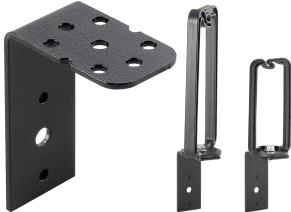

Universal D-Ring Bracket

The Universal D-Ring Bracket mounts D-Ring's (order separately) on ProLine or Network Vertical Tie-Down Cable Manager, ProLine Front-to-Back D-Ring Bracket or grid strap. The D-Ring locks into hole provided on the bracket, creating support for cable management. It is made of steel, coated with RAL 9005 black polyester powder paint and includes mounting hardware.

FEATURES

The Universal D-Ring Bracket mounts D-Ring's (order separately) on ProLine or Network Vertical Tie-Down Cable Manager, ProLine Front-to-Back D-Ring Bracket or grid strap

The D-Ring locks into hole provided on the bracket, creating support for cable management

It is made of steel, coated with RAL 9005 black polyester powder paint and includes mounting hardware

SPECIFICATIONS

Table 1/1

Catalog Number	Article Number	Material	Finish	Color	Color Code	Thickness
EDRBK10	16032	Mild Steel	Powder Coated	Jet Black	RAL 9005	1.9mm