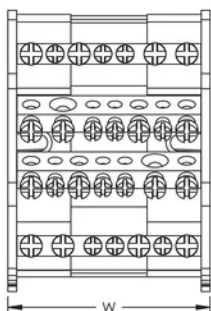

Line Side Number of Connections: 2

Line Side Compact Stranded Wire Size: 10 - 25 mm<sup>2</sup>

Line Side Stranded Wire Size - Ferrule: 10 – 25mm<sup>2</sup>

Load Side Number of Connections: 13

Load Side Compact Stranded Wire Size: (6) 1,5 - 4 mm<sup>2</sup>; (7) 2,5 - 6 mm<sup>2</sup>

Load Side Stranded Wire Size - Ferrule: (6) 0,75 – 4 mm<sup>2</sup>; (7) 1,5 – 6 mm<sup>2</sup>

Depth (D): 50mm

Height (H): 90mm

Width (W): 130mm

Unit Weight: 0.4kg

Flammability Rating: UL® 94V-0

Complies With: IEC® 60947-7-1

## ADDITIONAL PRODUCT DETAILS

Line side and load side number of connections are per pole.

Design Guideline for Distribution Blocks, Power Blocks and Power Terminals										
Derating according to Ambient* Temperature (°C) to maintain working temperature of 85°C										
Ambient Temperature (°C)	30°	35°	40°	45°	50°	55°	60°	65°	70°	75°
Derating Coefficient (d)	1	1	1	0.94	0.88	0.82	0.75	0.67	0.58	0.47
*environment around the terminal blocks inside the enclosure										

## DIAGRAMS