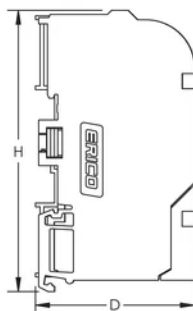

Line Side Number of Connections: 2

Line Side Compact Stranded Wire Size: 10 - 25 mm<sup>2</sup>

Line Side Stranded Wire Size - Ferrule: 10 – 25mm<sup>2</sup>

Load Side Number of Connections: 13

Load Side Compact Stranded Wire Size: (6) 1,5 - 4 mm<sup>2</sup>; (7) 2,5 - 6 mm<sup>2</sup>

Load Side Stranded Wire Size - Ferrule: (6) 0,75 – 4 mm<sup>2</sup>; (7) 1,5 – 6 mm<sup>2</sup>

Depth (D): 50mm

Height (H): 90mm

Width (W): 130mm

Unit Weight: 0.4kg

Flammability Rating: UL® 94V-0

Complies With: IEC® 60947-7-1

## DIAGRAMS