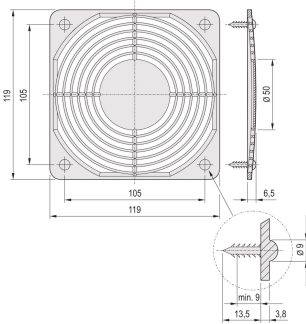

Protective Grille

Protective grille for AC and DC fans.

CERTIFICATIONS

FEATURES

Grille may be mounted on a front panel or the wall of the housing

Optimised noise level and air resistance

SPECIFICATIONS

Table 1/1

Catalog Number	Works With	Finish	Material	Package Quantity
60197-019	19" Fan Trays	Chrome	Steel	1
60225-052	19" Fan Trays		Polyamide	1
60225-053	19" Fan Trays		Polyamide	1

WARNING

nVent products shall be installed and used only as indicated in nVent's product instruction sheets and training materials. Instruction sheets are available at www.nvent.com and from your nVent customer service representative. Improper installation, misuse, misapplication or other failure to completely follow nVent's instructions and warnings may cause product malfunction, property damage, serious bodily injury and death and/or void your warranty.