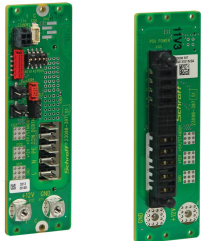

CPCI Serial Cable

The CPCI Serial Cables connect Utility signals, Current share or Standby signals in between the nVent SCHROFF CPCI Serial Backplanes and CPCI Serial Power Backplanes or to other devices in the System. Please refer to the CPCI Serial Backplane Manual to select the correct part

CERTIFICATIONS

FEATURES

Cable sets for connecting status signals of CompactPCI Serial backplanes and power backplanes

SPECIFICATIONS

Table 1/1

Catalog Number	Works With	Length	Package Quantity
23204-869	CompactPCI Serial Backplanes	600mm	1
23204-853	CompactPCI Serial Backplanes	600mm	1
23204-866	CompactPCI Serial Backplanes	400mm	1
23204-879	CompactPCI Serial Backplanes	300mm	1
23204-867	CompactPCI Serial Backplanes	150mm	1