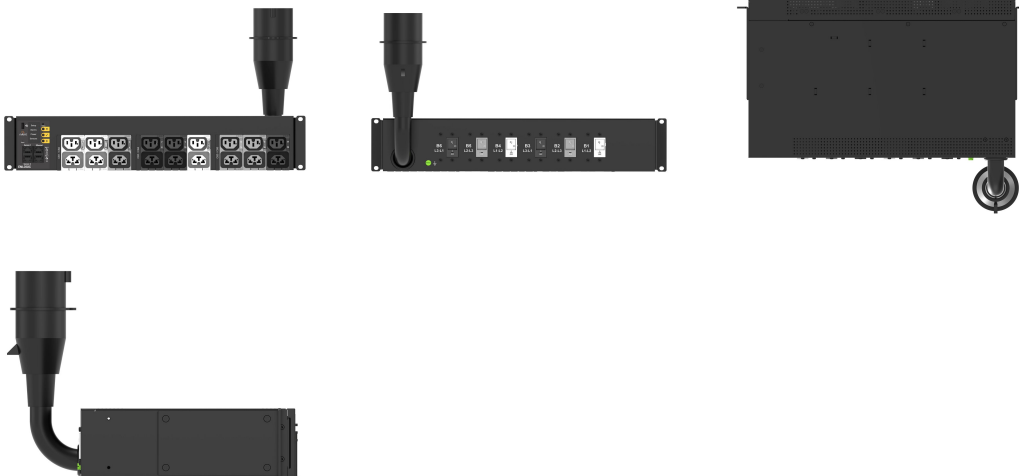

MSP0 PDU, 2U, 60A(48A), 208V, 3P Delta, 6 CB, (9)C13, (9)4-in-1

Data Solutions

CATALOG NUMBER

EN6963

The Advantage Series Outlet Metered, Outlet Switched PDU family offers energy metering with advanced power and environmental monitoring options and remote outlet on/off switching. Comprehensive monitoring at the input phase, circuit breaker, and individual outlet levels offers advanced alerts of potential overloads. Billing-grade metering provides accurate power consumption data for energy use optimization. The hot-swappable network management controller features Gigabit and redundant ethernet communication with advanced support for external environmental sensors and rack security access solutions.

PRODUCT ATTRIBUTES

Product Family: Enlogic

Product Type: Socket Strip

Socket Type: (9) C13/C15; (9) C13/C15/C19/C21

Circuit Breaker: 20 A

Color: Black

Circuit Breaker Quantity: 6

Switched Outlets: Yes

Nominal Voltage: 208V

Removable Input Cable: No

Amperage (Derated Amperage): 60 A (48 A)

Rack Units: 2U

Type: Intelligent PDU

Finish: Powder Coated

Metering Type: Outlet

Material: Steel

Height: 87mm

Weight: 9kg

Width: 444mm

Depth: 269mm

Package Quantity: 1

Input Cable Length: 1.8m

ADDITIONAL PRODUCT DETAILS

87 mm L x 444 mm W x 269 mm D, (269 mm D at CB)