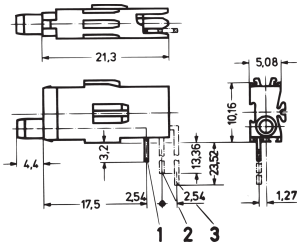

Single LED Test Socket, Ø 2 mm

Test sockets for mounting plane 1 and 2, short and long type.

CERTIFICATIONS

FEATURES

Long type for mounting plane 1 and 2

Short type for mounting plane 1

SPECIFICATIONS

Works With: Front Panels

Product Type: LED

Type: Single LED

Table 1/1

| Catalog Number | Package Quantity | Socket Type |
|----------------|------------------|-------------|
| 69004-086 | 1 | Long |
| 69004-130 | 1 | Short |
| 69004-087 | | |

ADDITIONAL PRODUCT DETAILS

Required front panel drill hole: Ø 4 mm.

Dimensions of connecting pins: 0.3 × 0.6 mm.

Please take into consideration that deliveries may be carried out in the stated SPQs (SPQ, e.g. 5 pieces, 10 pieces, 50 pieces, etc.). Differing order quantities (e.g. 2 pieces) may be changed to the next possible delivery quantity = Standard Pack Quantity.