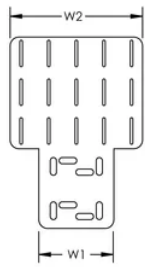

PEMSA Wire Basket Tray Cable Outlet, Black

Data Solutions

CATALOG NUMBER

WBTCBLOUTBA

FEATURES

Easy to install

Allows for easy exit angle adjustment (from 0 to 90 degrees)

PRODUCT ATTRIBUTES

Article Number: 820801

Color: Black

Material: Steel

Length (L): 216mm

Width 1 (W1): 85mm

Width 2 (W2): 150mm

Thickness (T): 1.5mm

Hole Size 1 (HS1): 7 – 20mm

Hole Size 2 (HS2): 3 – 30mm

DIAGRAMS

WARNING

nVent products shall be installed and used only as indicated in nVent's product instruction sheets and training materials. Instruction sheets are available at www.nvent.com and from your nVent customer service representative. Improper installation, misuse, misapplication or other failure to completely follow nVent's instructions and warnings may cause product malfunction, property damage, serious bodily injury and death and/or void your warranty.