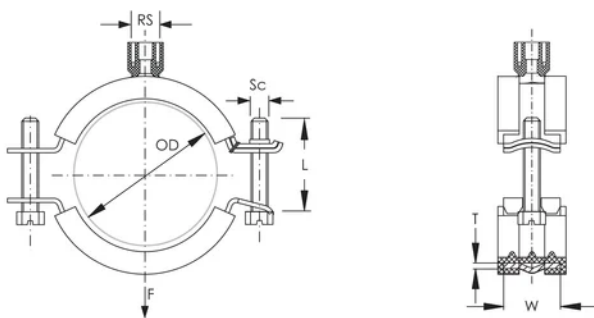

Color: Black

Material: Steel;EPDM-SBR Rubber

Finish: Electrogalvanized

Outer Diameter (OD): 31 - 37 mm

Pipe Size: 1"

NB/DN: 25

Width (W): 20 mm

Thickness (T): 1 mm

Screw Diameter (Sc): 6 mm

Screw Length (L): 32mm

Static Load: 1000N

Unit Weight: 0.12 kg

ADDITIONAL PRODUCT DETAILS

Lining is EPDM rubber.

DIAGRAMS

WARNING