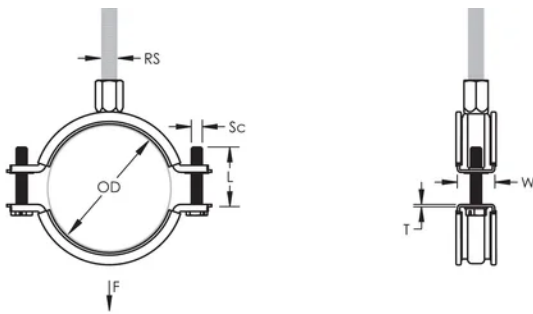

Longer ears position the screw farther from the hanger, improving tool clearance when the screw is tightened

Combination nut can be attached to M8 or M10 threaded rod, simplifying material handling

Screw length has been optimized to accommodate an increased pipe range, reducing inventory

## PRODUCT ATTRIBUTES

---

Article Number: 586317

Material: EPDM-SBR Rubber;Stainless Steel 316L (EN 1.4404)

Finish: Electropolished

Color: Black

Temperature: -50 to 110 °C

Outer Diameter (OD): 138 - 148 mm

Pipe Size: 5"

NB/DN: 125

Rod Size (RS): M8;M10

Width (W): 25 mm

Thickness (T): 2 mm

Screw Diameter (Sc): 6

Screw Length (L): 37mm

Static Load: 2600N

## DIAGRAMS

---