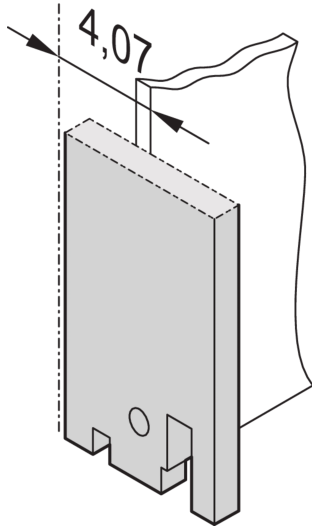

19" Front Panel, Plain

Front panel without or with SUB-D-, ST type 3- or FDDI cut-out.

CERTIFICATIONS

FEATURES

19" Front Panel without Cutout

SPECIFICATIONS

- Depth:** 2.5mm
- Material:** Aluminum
- Accessory Type:** Front panel
- Product Type:** Front Panel

Table 1/2

Catalog Number	Rack Height	Rack Width	Package Quantity	Front Finish	Rear Finish	Color Code
30118-328	3U	4HP	1	Painted	Conductive	RAL 7035

CatalogNumber	Rack Height	Rack Width	Package Quantity	Front Finish	Rear Finish	Color Code
30118-331	3U	28HP	1	Painted	Conductive	RAL 7035
30118-330	3U	14HP	1	Painted	Conductive	RAL 7035
30118-329	3U	7HP	1	Painted	Conductive	RAL 7035

Table 2/2

Catalog Number	Finish	Height	Width
30118-328	Powder Coated	128.4mm	19.98mm
30118-331	Powder Coated	128.4mm	141.9mm
30118-330	Powder Coated	128.4mm	70.78mm
30118-329	Powder Coated	128.4mm	35.22mm