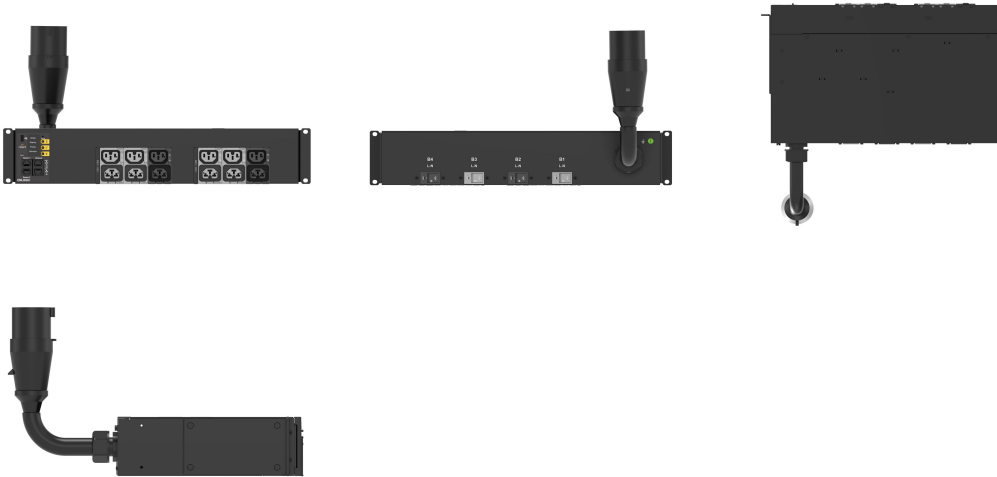

MSPO PDU, 2U, 60A(48A)NA/63A Int, 208V NA, 230V Int, 1P, 4 CB, (6)C13, (6)4-in-1

Data Solutions

CATALOG NUMBER

EN6354

The Advantage Series Outlet Metered, Outlet Switched PDU family offers energy metering with advanced power and environmental monitoring options and remote outlet on/off switching. Comprehensive monitoring at the input phase, circuit breaker, and individual outlet levels offers advanced alerts of potential overloads. Billing-grade metering provides accurate power consumption data for energy use optimization. The hot-swappable network management controller features Gigabit and redundant ethernet communication with advanced support for external environmental sensors and rack security access solutions.

PRODUCT ATTRIBUTES

Product Family: Enlogic

Product Type: Socket Strip

Socket Type: (6) C13/C15; (6) C13/C15/C19/C21

Circuit Breaker: 20 A

Color: Black

Circuit Breaker Quantity: 4

Switched Outlets: Yes

Nominal Voltage: 230V

Removable Input Cable: No

Amperage (Derated Amperage): 60 A (48 A) North America; 63 A International

Rack Units: 2U

Type: Intelligent PDU

Finish: Powder Coated

Metering Type: Outlet

Material: Steel

Height: 87mm

Weight: 8kg

Width: 444mm

Depth: 269mm

Package Quantity: 1

Input Cable Length: 3m

ADDITIONAL PRODUCT DETAILS

87 mm L x 444 mm W x 269 mm D, (269 mm D at CB)