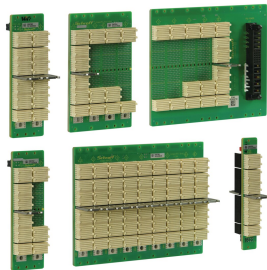

CPCI Serial Backplane

The nVent SCHROFF CompactPCI Serial backplanes support the highest data transfer rates with PCIe up to Gen 3, 10GbE, USB 3.0 and S-ATA Rev. 3.0

CERTIFICATIONS

FEATURES

Conforms to PICMG CompactPCI Serial (CPCI-S.0 R2.0) specification

Utility connector on rear of backplane

Mechanical centering and keying/coding strip in stainless steel on every fully equipped front and rear slot

SPECIFICATIONS

Table 1/2

Catalog Number	Product Type	Number of Slots	Rack Height	Backplane Type	System Slot	Slot Width
23007-661	Backplane	1	3U	CompactPCI Serial, No Bus		4HP
23007-641	Backplane	1	3U	CompactPCI Serial, No Bus		4HP
23007-681	Backplane	1	3U	CompactPCI Serial, No Bus		4HP
23007-621	Backplane	1	3U	CompactPCI Serial, No Bus		4HP

Catalog Number	Product Type	Number of Slots	Rack Height	Backplane Type	System Slot	Slot Width
23007-679	Backplane	9	3U	CompactPCI Serial with Ethernet Star	Right	4HP
23007-668	Backplane	8	3U	CompactPCI Serial with Ethernet Star	Left	4HP
23007-629	Backplane	9	3U	CompactPCI Serial with Ethernet Star	Left	4HP
23007-669	Backplane	9	3U	CompactPCI Serial with Ethernet Star	Left	4HP
23007-676	Backplane	6	3U	CompactPCI Serial with Ethernet Star	Right	4HP
23007-677	Backplane	7	3U	CompactPCI Serial with Ethernet Star	Right	4HP
23007-628	Backplane	8	3U	CompactPCI Serial with Ethernet Star	Left	4HP
23007-636	Backplane	6	3U	CompactPCI Serial with Ethernet Star	Right	4HP
23007-627	Backplane	7	3U	CompactPCI Serial with Ethernet Star	Left	4HP
23007-682	Backplane	2	3U	CompactPCI Serial with Ethernet Full-mesh	Left	4HP
23007-683	Backplane	3	3U	CompactPCI Serial with Ethernet Full-mesh	Left	4HP
23007-667	Backplane	7	3U	CompactPCI Serial with Ethernet Star	Left	4HP
23007-695	Backplane	5	3U	CompactPCI Serial with Ethernet Full-mesh	Right	4HP