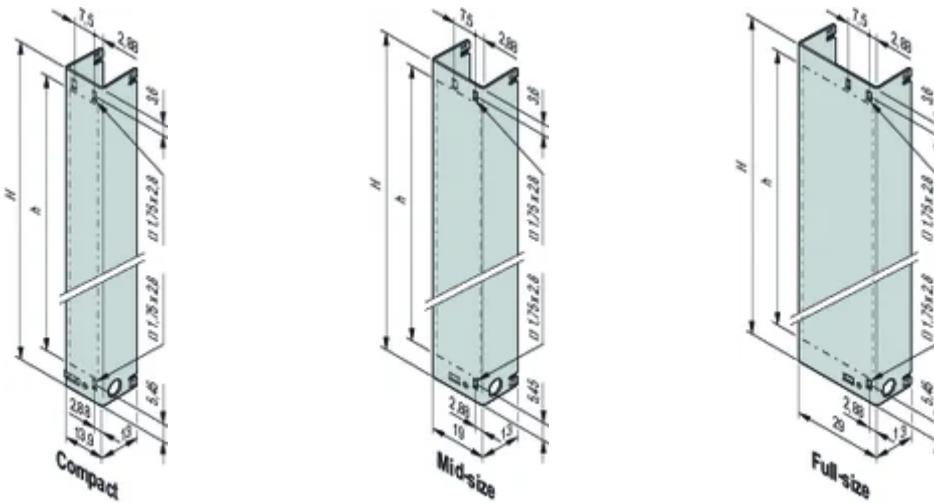

Catalog Number	Height (H)	Rack Width	Design Feature	Material	Finish	Package Quantity
30849-682	73.8mm	6HP	Full-Size	Aluminum	Passivated	1
30849-407	148.8mm	6HP	Full-Size	Stainless Steel		1
30849-404	73.8mm	6HP	Full-Size	Stainless Steel		1
30849-670	148.8mm	4HP		Aluminum	Passivated	1

Table 2/2

Catalog Number	Front Finish	Rear Finish	Depth (D)	Width (W)
30849-658	Raw	Raw	2.5mm	19mm
30849-694	Raw	Raw	2.5mm	29mm
30849-406	Raw	Raw	1mm	19mm
30849-402	Raw	Raw	1mm	13.9mm
30849-403	Raw	Raw	1mm	19mm
30849-682	Raw	Raw	2.5mm	29mm
30849-407	Raw	Raw	1mm	29mm
30849-404	Raw	Raw	1mm	29mm
30849-670	Raw	Raw	2.5mm	19mm

DIAGRAMS