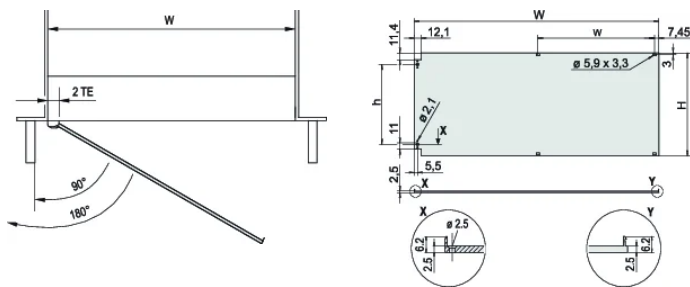

Front Panel, Front Shielded, Side Hinged

Front panel with textile EMC gasket, side hinged assembly.

CERTIFICATIONS

FEATURES

Front panel with textile EMC gasket

Enables mounting onto the horizontal rails

Suitable for subracks and cases

Hinges can be fitted on left or right

SPECIFICATIONS

Depth (D):	2.5mm
Rack Width:	84HP
Material:	Aluminum
Finish:	Anodized; Passivated
Accessory Type:	Front panel
Product Type:	Front Panel
Type:	Front Panel without Handle
EMC Shielding:	No (Retrofittable)

Table 1/2

Catalog Number	Rack Height	Package Quantity	Mounting	Gasket Type	Front Finish	Rear Finish
20848-611	3U	1	Hinged, Side	Textile EMC	Anodized	Conductive
20848-617	6U	1	Hinged, Side	Textile EMC	Anodized	Conductive

Table 2/2

Catalog Number	Treated Edges	Height (H)	Width (W)
20848-611	No	128.4mm	426.4mm
20848-617	No	261.8mm	426.4mm

DIAGRAMS

WARNING

nVent products shall be installed and used only as indicated in nVent's product instruction sheets and training materials. Instruction sheets are available at www.nvent.com and from your nVent customer service representative. Improper installation, misuse, misapplication or other failure to completely follow nVent's instructions and warnings may cause product malfunction, property damage, serious bodily injury and death and/or void your warranty.