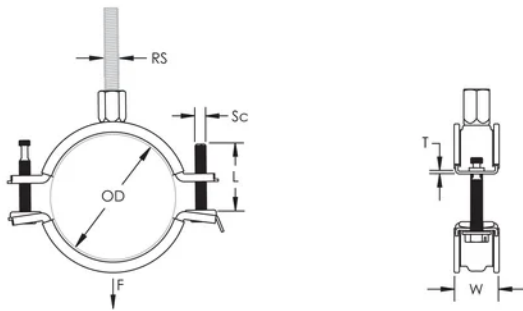

Combo head bolt works with slotted, hex, or Phillips drivers

Longer ears position the screw farther from the hanger, improving tool clearance when the screw is tightened

Combination nut can be attached to M8 or M10 threaded rod, simplifying material handling

Outer Diameter (OD): 88 - 98 mm

Rod Size (RS): M8;M10

NB/DN: 80

Pipe Size: 3"

Width (W): 23 mm

Thickness (T): 1.75 mm

Screw Diameter (Sc): 6

Screw Length (L): 45mm

Static Load: 2500N

ADDITIONAL PRODUCT DETAILS

Lining is EPDM rubber.

DIAGRAMS

WARNING

nVent products shall be installed and used only as indicated in nVent's product instruction sheets and training materials. Instruction sheets are available at www.nvent.com and from your nVent customer service representative. Improper installation, misuse, misapplication or other failure to completely follow nVent's instructions and warnings may cause product malfunction, property damage, serious bodily injury and death and/or void your warranty.