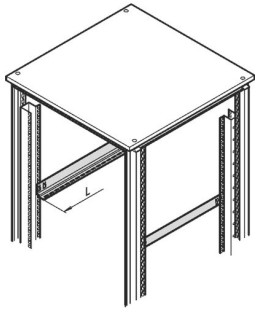

# Slide Rail Kit

Slide Rail kit for mounting between a front and a rear pair of Slide rails, to support heavy 19" components. Side system punchings for mounting accessories and cooling components that expel to the side.

## SPECIFICATIONS

**Product Type:** Slide Rail  
**Material:** Steel

Table 1/1

Catalog Number	Package Quantity	Finish	Type	Works With	Certifications
22127-092	2	Aluminum-Zinc Plated			
22127-093	2	Aluminum-Zinc Plated			
23130-411	2	Aluminum-Zinc Plated			
27230-056	4	Zinc Plated	Mounting Kit	Novastar	RoHS
23130-412	10	Aluminum-Zinc Plated			