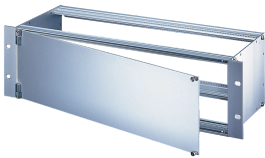

Front Panel, Front Shielded, Side Hinged

Front panel with textile EMC gasket, side hinged assembly.

CERTIFICATIONS

FEATURES

Front panel with textile EMC gasket

Enables mounting onto the horizontal rails

Suitable for subracks and cases

Hinges can be fitted on left or right

SPECIFICATIONS

Depth (D):	2.5mm
Rack Width:	84HP
Material:	Aluminum
Finish:	Anodized; Passivated
Accessory Type:	Front panel
Product Type:	Front Panel
Type:	Front Panel without Handle
EMC Shielding:	No (Retrofittable)

Table 1/2

Catalog Number	Rack Height	Package Quantity	Mounting	Gasket Type	Front Finish	Rear Finish
20848-611	3U	1	Hinged, Side	Textile EMC	Anodized	Conductive
20848-617	6U	1	Hinged, Side	Textile EMC	Anodized	Conductive