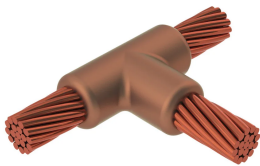

Cable to Cable

Power Utilities

nVent ERICO Cadweld graphite molds are designed and engineered for thousands of connection styles and conductor combinations.

FEATURES

- Forms a permanent, low resistance connection
- Provides a molecular bond
- nVent ERICO Cadweld Exothermic Connections are rated with the same current capacity as the conductor
- Portable installation equipment with no external source of power required
- Installers can be easily trained to make nVent ERICO Cadweld Exothermic Connections
- Connections can be visually inspected

SPECIFICATIONS

Table 1/1

Catalog Number	Mold Family	Conductor 1	Conductor 1 Outer Diameter, Nominal	Conductor 2	Conductor 2 Outer Diameter, Nominal
PAC2C2C	PA Mold Family	1/0 Concentric	9.47mm	1/0 Concentric	9.47mm

ADDITIONAL PRODUCT DETAILS

For applications such as computer room, tunnel or other low-ventilation areas, specify a smokeless nVent ERICO Cadweld Exolon mold. Add an XL prefix to the standard mold part number when ordering (for example, a TAC2Q2Q becomes XLTAC2Q2Q). Similarly, nVent ERICO Cadweld Exolon welding material is also designated by the XL prefix (for example, 150 becomes XL150).

A gap between conductors may be required. See mold tag for more information.

XX-X-XX-XX-L-M-W		
XX	Mold Family	
X	Price Key	
XX	Conductor Code 1	
XX	Conductor Code 2	
L*	Split Crucible	Crucible section is split on molds designed with horizontal opening for easier cleaning
M*	Mold Only	
W*	Wear Plates	Reduce mechanical abrasion of molds at cable entry points