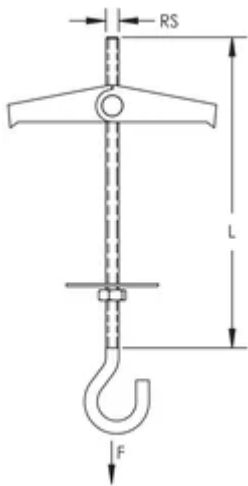

DIAGRAMS

WARNING

nVent products shall be installed and used only as indicated in nVent's product instruction sheets and training materials. Instruction sheets are available at www.nvent.com and from your nVent customer service representative. Improper installation, misuse, misapplication or other failure to completely follow nVent's instructions and warnings may cause product malfunction, property damage, serious bodily injury and death and/or void your warranty.

North America

+1.800.753.9221

Option 1 – Customer Care

Option 2 – Technical

Support

Europe

Netherlands:

+31 800-0200135

France:

+33 800 901 793

Europe

Germany:

800 1890272

Other Countries:

+31 13 5835404

APAC

Shanghai:

+ 86 21 2412 1618/19

Sydney:

+61 2 9751 8500

Our powerful portfolio of brands:

CADDY

ERICO

HOFFMAN

ILSCO

SCHROFF

TRACHTE