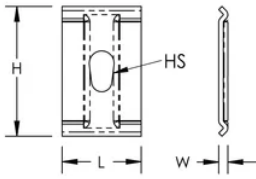

PEMSA Wire Basket Tray Center Support, M6 Hole

Data Solutions

CATALOG NUMBER

WBTCTRSPRTM6

CERTIFICATIONS

FEATURES

Ideal for tray widths up to 200mm

Side load access for cable installation

IEC 61537 load rating and earthing compliant

PRODUCT ATTRIBUTES

Article Number: 820400

Material: Steel

Finish: Electrogalvanized

Length (L): 59mm

Width (W): 35mm

Height (H): 5mm

Hole Size (HS): 6mm

DIAGRAMS

WARNING

nVent products shall be installed and used only as indicated in nVent's product instruction sheets and training materials. Instruction sheets are available at www.nvent.com and from your nVent customer service representative. Improper installation, misuse, misapplication or other failure to completely follow nVent's instructions and warnings may cause product malfunction, property damage, serious bodily injury and death and/or void your warranty.