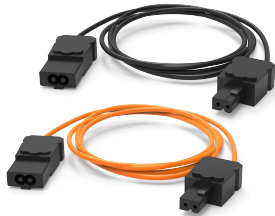

# Compact LED Light Connection Cable, CELC

Ready-to-use cables for power supply. Cables are available in orange and black.

## MERKMALE

---

Benefit: fast, tool-free assembly, thanks to pre-fabricated connectors

Advantage: pre-fabricated cables to be used with LED enclosure lights, make installation faster and easier

Feature: connection cables for compact LED enclosure light

## SPEZIFIKATIONEN

---

**Material:** Kunststoff

**Oberfläche:** Glatt-matt

Table 1/1

Katalognummer	Länge	Farbe	Nennspannung	Eingangsspannung AC	Kabeltyp
CELC3001PB	3000mm	Schwarz	250V	250V max	Anschlusskabel
CELC3001PO	3000mm	Orange	250V	250V max	Anschlusskabel
CELC3001PBUL	3000mm	Schwarz	250V	250V max	Anschlusskabel